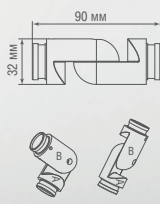

Power connector DLR B

I Connector DLR B

Cap DLR B

Surface Mounting Kit
DL20355, DL20356

Suspension kit for lamp DLR

Suspension kit DLR2000CB,
DLR3000CB

Cap DLR B1

Stand for track DLR B

Stand H2000 for track DLR B

L corner DLR B1

L corner DLR B2

Straight Connector DLR B

Connector 180 DLR B1

Connector 180 DLR B2

DLR2000CB

DLR3000CB