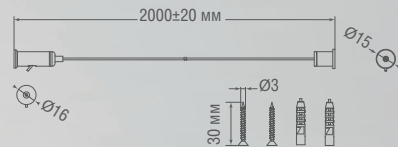

Power connector DLR B

I Connector DLR B

Cap DLR B

Surface Mounting Kit
DL20355, DL20356

Suspension kit for lamp DLR

Suspension kit DLR2000CB,
DLR3000CB

Cap DLR B1

Stand for track DLR B

Stand H2000 for track DLR B

L corner DLR B1

L corner DLR B2

Straight Connector DLR B

Connector 180 DLR B1

Connector 180 DLR B2

DLR2000CB

DLR3000CB