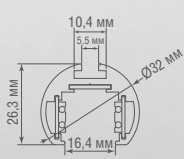

Stand H2000 for track DLR B

L corner DLR B1

L corner DLR B2

Straight Connector DLR B

Connector 180 DLR B1

Connector 180 DLR B2

DLR2000CB

DLR3000CB