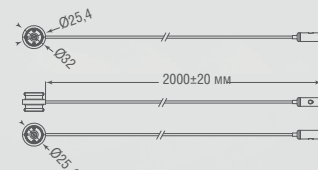

Power connector DLR B

I Connector DLR B

Cap DLR B

Surface Mounting Kit
DL20355, DL20356

Suspension kit for lamp DLR

Suspension kit DLR2000CB,
DLR3000CB

Cap DLR B1

Stand for track DLR B

Stand H2000 for track DLR B

L corner DLR B1

L corner DLR B2

Straight Connector DLR B

Connector 180 DLR B1

Connector 180 DLR B2

DLR2000CB

DLR3000CB