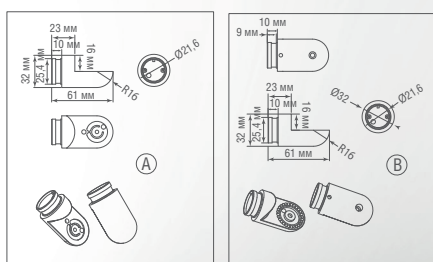

Power connector DLR B

I Connector DLR B

Cap DLR B

Surface Mounting Kit
DL20355, DL20356

Suspension kit for lamp DLR

Suspension kit DLR2000CB,
DLR3000CB

Cap DLR B1

Stand for track DLR B

Stand H2000 for track DLR B

L corner DLR B1

L corner DLR B2

Straight Connector DLR B

Connector 180 DLR B1

Connector 180 DLR B2

DLR2000CB

DLR3000CB