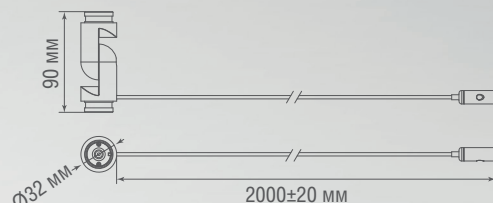

Power connector DLR B

I Connector DLR B

Cap DLR B

Surface Mounting Kit
DL20355, DL20356

Suspension kit for lamp DLR

Suspension kit DLR2000CB,
DLR3000CB

Cap DLR B1

Stand for track DLR B

Stand H2000 for track DLR B

L corner DLR B1

L corner DLR B2

Straight Connector DLR B

Connector 180 DLR B1

Connector 180 DLR B2

DLR2000CB

DLR3000CB