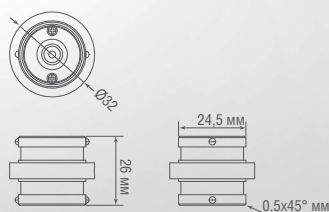

Stand H2000 for track DLR B

L corner DLR B1

L corner DLR B2

Straight Connector DLR B

Connector 180 DLR B1

Connector 180 DLR B2

DLR2000CB

DLR3000CB