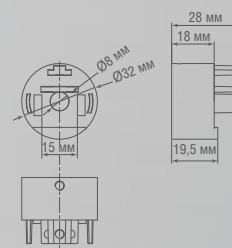

Power connector DLR B

I Connector DLR B

Cap DLR B

Surface Mounting Kit
DL20355, DL20356

Suspension kit for lamp DLR

Suspension kit DLR2000CB,
DLR3000CB

Cap DLR B1

Stand for track DLR B

Stand H2000 for track DLR B

L corner DLR B1

L corner DLR B2

Straight Connector DLR B

Connector 180 DLR B1

Connector 180 DLR B2

DLR2000CB

DLR3000CB